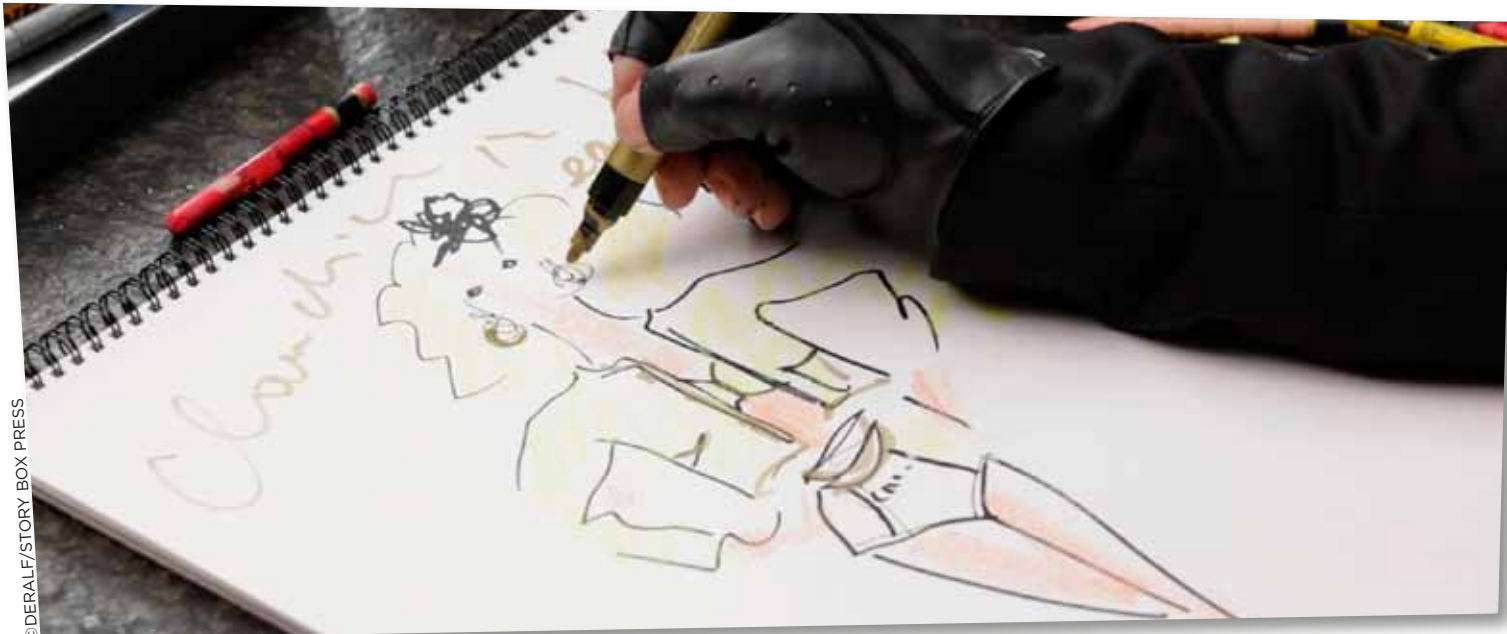

© DERALF/STORY BOX PRESS

AUTHOR / DIRECTOR

AUTEUR / RÉALISATEUR
Loïc Prigent

COPRODUCERS / COPRODUCTEURS

ARTE GEIE/STORY
BOX PRESS/DERALF

FORMAT

52' - 2012 - **HD**

VERSIONS

English - German - French
Anglais - Allemand - Français

TERRITORIES/TERRITOIRES

Worldwide/Monde

RIGHTS DROITS

TV, DVD, VOD, Non-theatrical
Rights, Internet
TV, DVD, VOD, Institutions,
Internet

KARL LAGERFELD SKETCHES HIS LIFE

No official biography has ever been published. The most eccentric figure in the world of fashion has always been discreet about his personal life.

This is a film in which Karl Lagerfeld draws his life:

his childhood home, his father, his mother, his school and Germany. He draws post-war Paris, where he arrived alone, to start a career in the very closed world of fashion. He draws all the fashion periods and trends he has experienced, and which he has marked with his creative genius.

With his photographic memory, and his sense of stroke and caricature, Karl Lagerfeld sketches, not just his life, but also his fierce determination to succeed.

KARL LAGERFELD SE DESSINE

On croit tout savoir de Karl Lagerfeld et pourtant il ne s'est jamais raconté. Aucune biographie officielle n'a jamais été publiée.

Voici le film dans lequel Karl Lagerfeld dessine sa vie :

la maison de son enfance, son père, sa mère, son école, l'Allemagne. Il dessine le Paris de l'après-guerre où il débarque seul, pour faire carrière dans le monde très fermé de la mode. De la mode, il dessine toutes les époques, les tendances qu'il a traversées et qu'il a marquées de son génie.

Avec sa mémoire photographique, son sens du trait et de la caricature, Karl Lagerfeld dessine non seulement sa vie mais aussi sa volonté farouche de réussir.

Deralf

CÉDRIC HAZARD

T. +33 1 55 00 70 94
F. +33 1 55 00 80 64

c-hazard@artefrance.fr

EMILIE KLEINMANN

T. +33 1 55 00 72 68
F. +33 1 55 00 78 77

e-kleinmann@artefrance.fr

AUDREY KAMGA

T. +33 1 55 00 70 81
F. +33 1 55 00 80 65

a-kamga@artefrance.fr

ARTE FRANCE

8 rue Marceau
92130 Issy-les-Moulineaux
France

WWW.ARTEPRO.COM/SALES