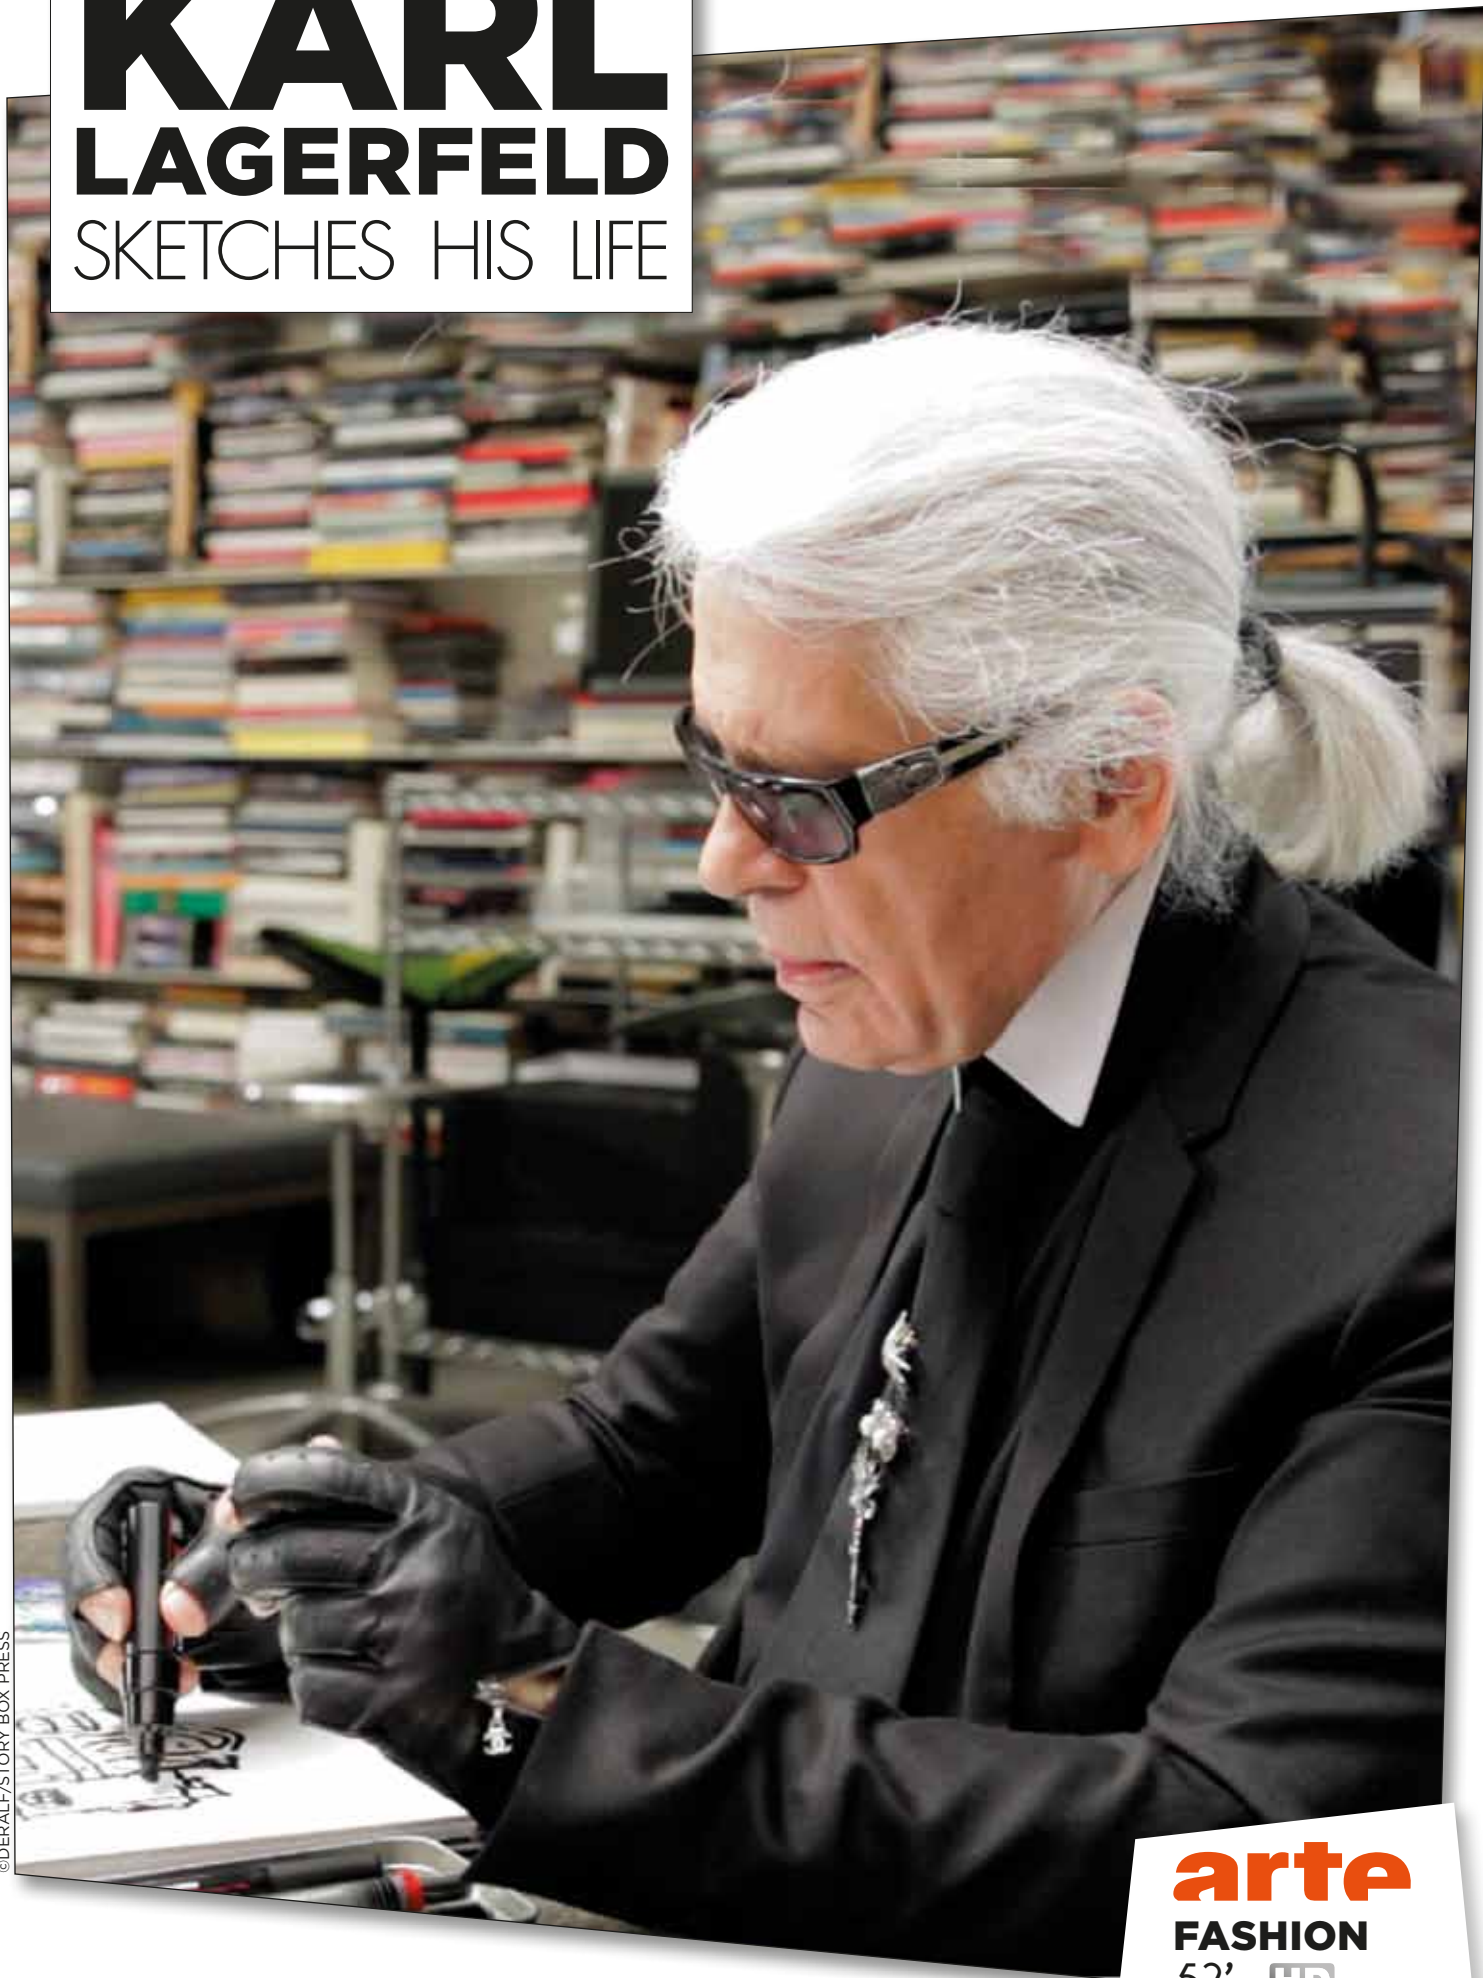

KARL LAGERFELD

SKETCHES HIS LIFE

©DERALF/STORY BOX PRESS

arte
FASHION
52' HD

© DERALF/STORY BOX PRESS

AUTHOR / DIRECTOR

AUTEUR / RÉALISATEUR
Loïc Prigent

COPRODUCERS / COPRODUCTEURS

This is a film in which Karl Lagerfeld draws his life:

his childhood home, his father, his mother, his school and Germany. He draws post-war Paris, where he arrived alone, to start a career in the very closed world of fashion. He draws all the fashion periods and trends he has experienced, and which he has marked with his creative genius.

With his photographic memory, and his sense of stroke and caricature, Karl Lagerfeld sketches, not just his life, but also his fierce determination to succeed.

KARL LAGERFELD SE DESSINE

On croit tout savoir de Karl Lagerfeld et pourtant il ne s'est jamais raconté. Aucune biographie officielle n'a jamais été publiée.

Voici le film dans lequel Karl Lagerfeld dessine sa vie :

la maison de son enfance, son père, sa mère, son école, l'Allemagne. Il dessine le Paris de l'après-guerre où il débarque seul, pour faire carrière dans le monde très fermé de la mode. De la mode, il dessine toutes les époques, les tendances qu'il a traversées et qu'il a marquées de son génie.